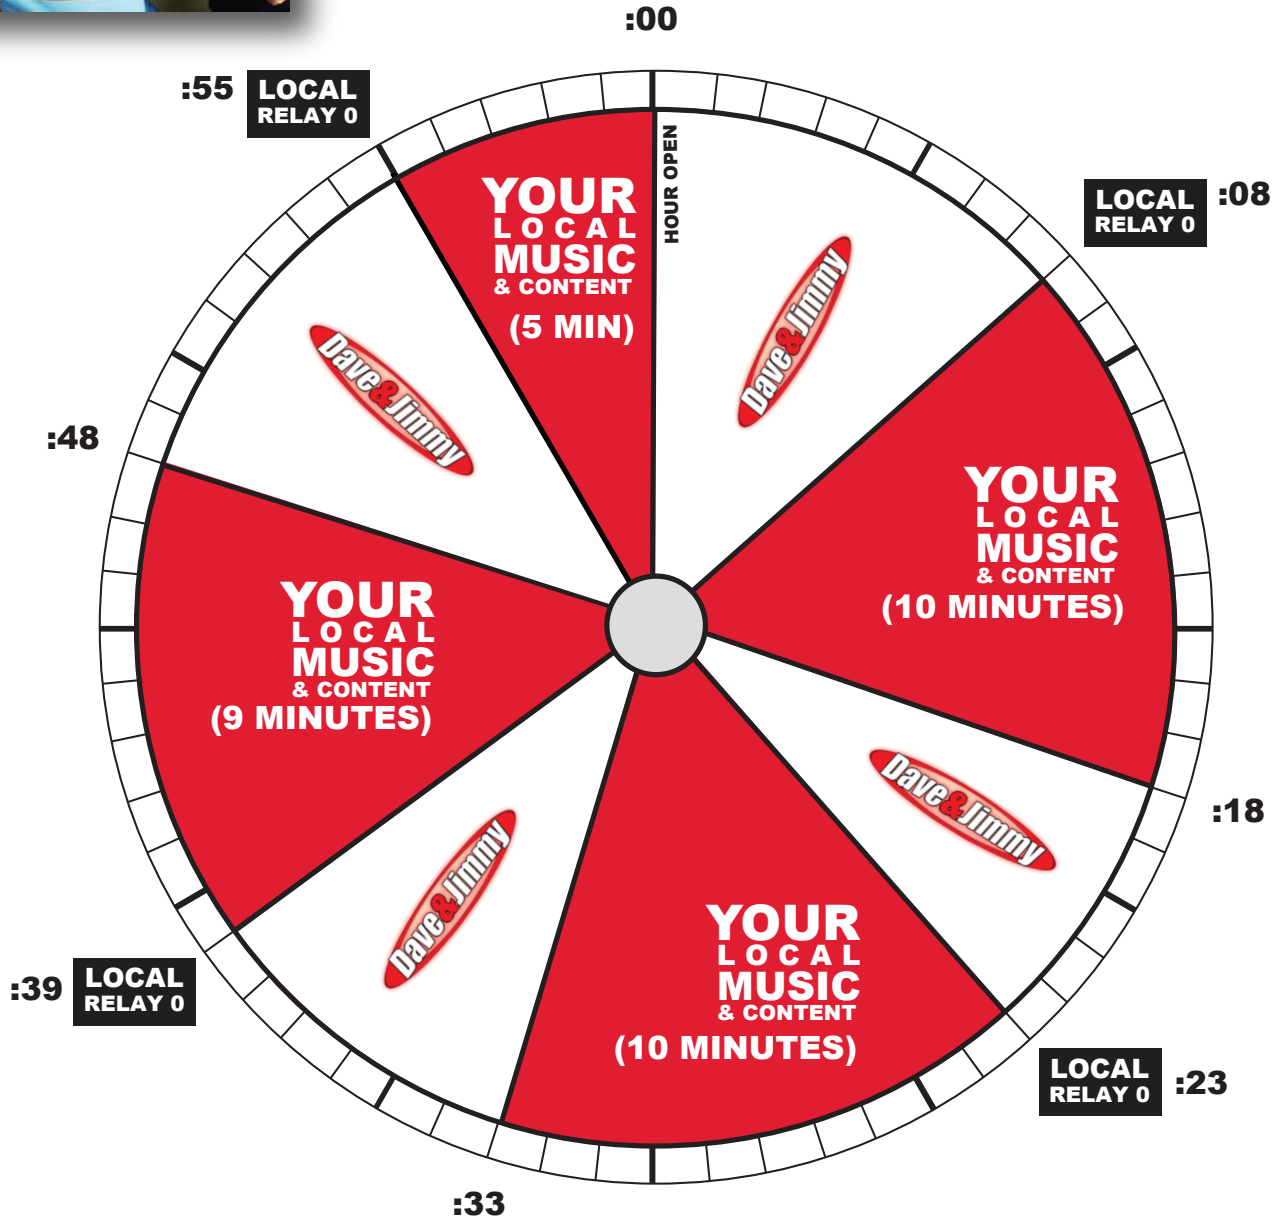

**Dave & Jimmy**

PROGRAM CLOCK AND  
SATELLITE DETAILS

RECEIVER: STARGUIDE III

PROVIDER: NSN (#1)

SERVICE: RADIO 3 / RADIO 4 (#39)

AUDIO OUTPUT: LEFT/RIGHT

**STARGUIDE RELAY PINOUT**

RELAY	A - PIN	B - PIN
0	2	10

Show Website: [WWW.DAVEANDJIMMY.COM](http://WWW.DAVEANDJIMMY.COM)

**NOTES:**

- :00 and :55 will be exact times. Other breaks may float by a minute or two.
- All local breaks (10 min, 9 min, 5 min) will be exact and preceded by Starguide Relay 0.